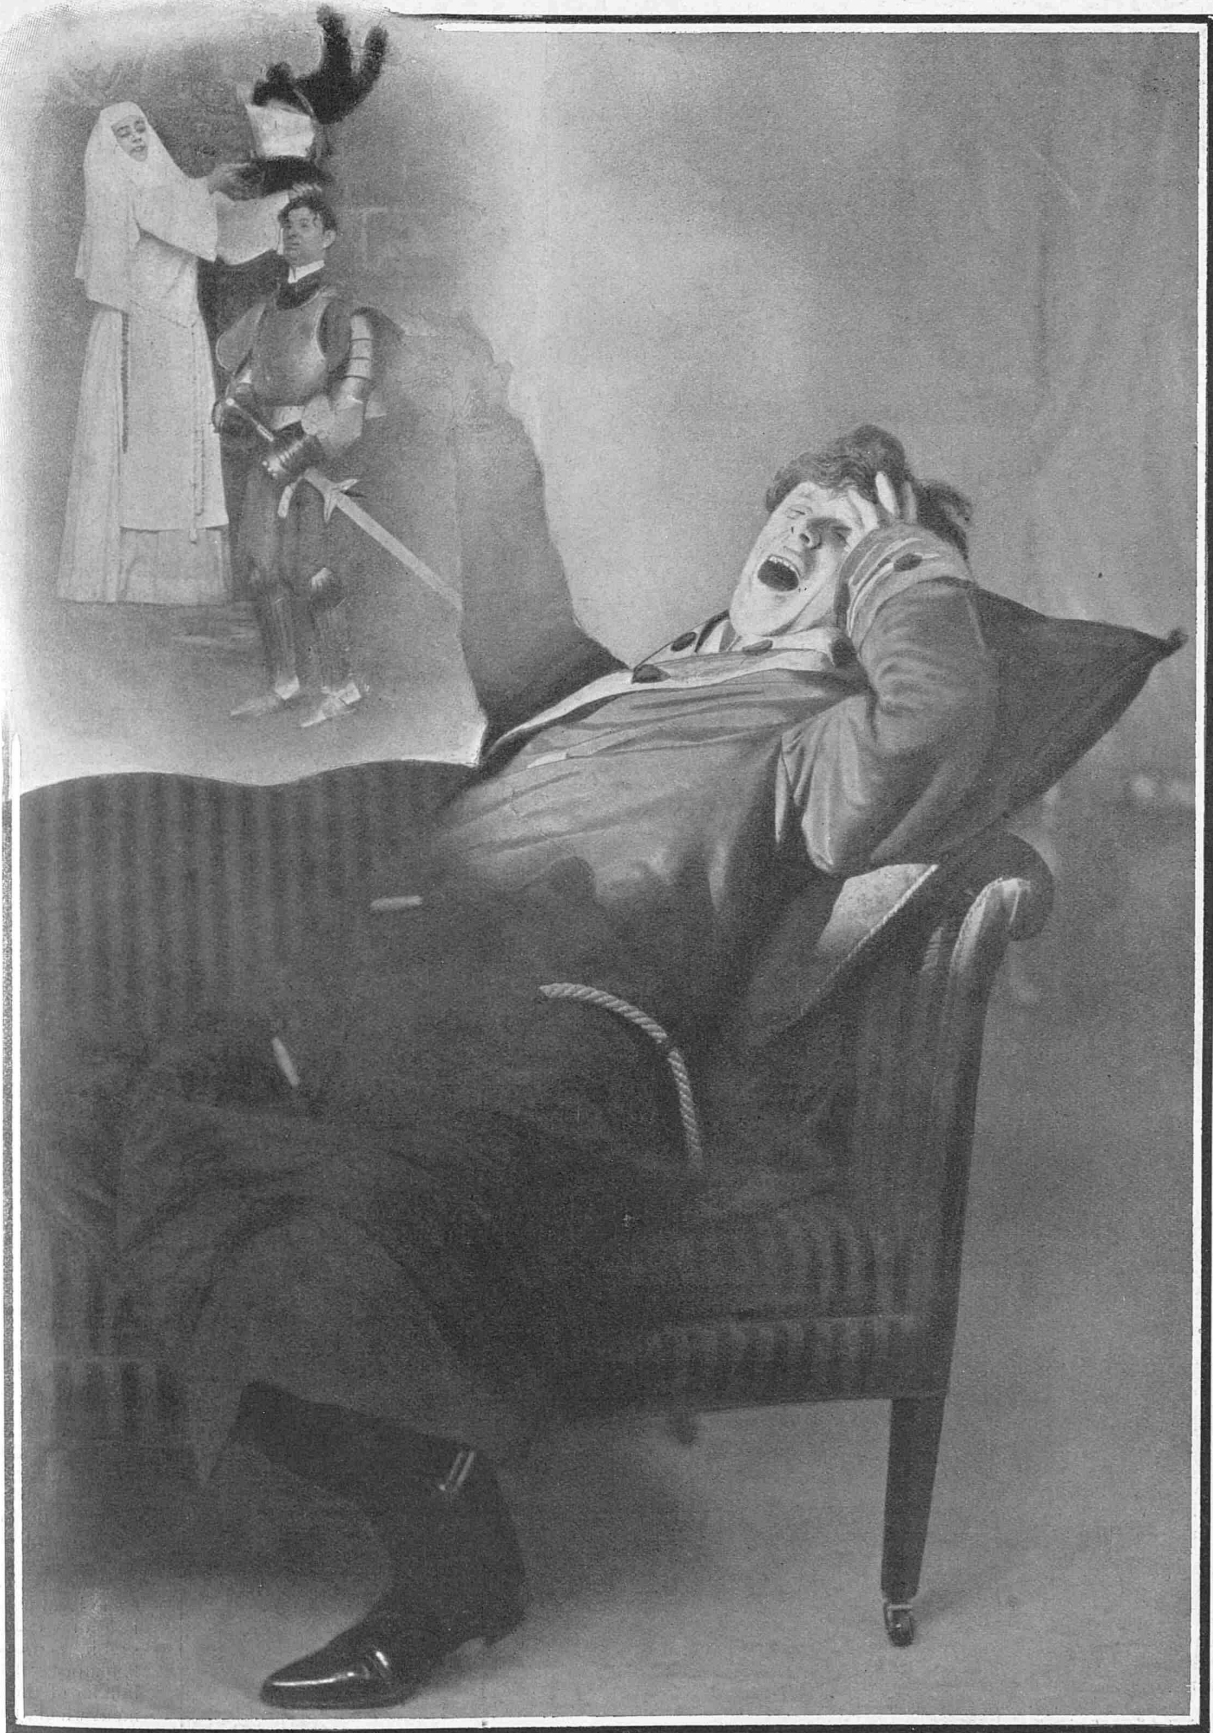

DREAMING OF HIS MEDIÆVAL SELF.

MR. JAMES WELCH (AS SIR GUY DE VERE, BT.) DREAMS IN THE FIRST ACT OF "WHEN KNIGHTS WERE BOLD," AND SEES A VISION OF HIMSELF AS HE APPEARS IN THE LATER ACTS.

"When Knights Were Bold" has been one of the great successes of the theatrical year. It was first produced at the Royal, Nottingham, in September 1906, and it was presented for the first time in London at Wyndham's in the following January. It is still running merrily.

Setting by "The Sketch"; photographs by Foulsham and Banfield.